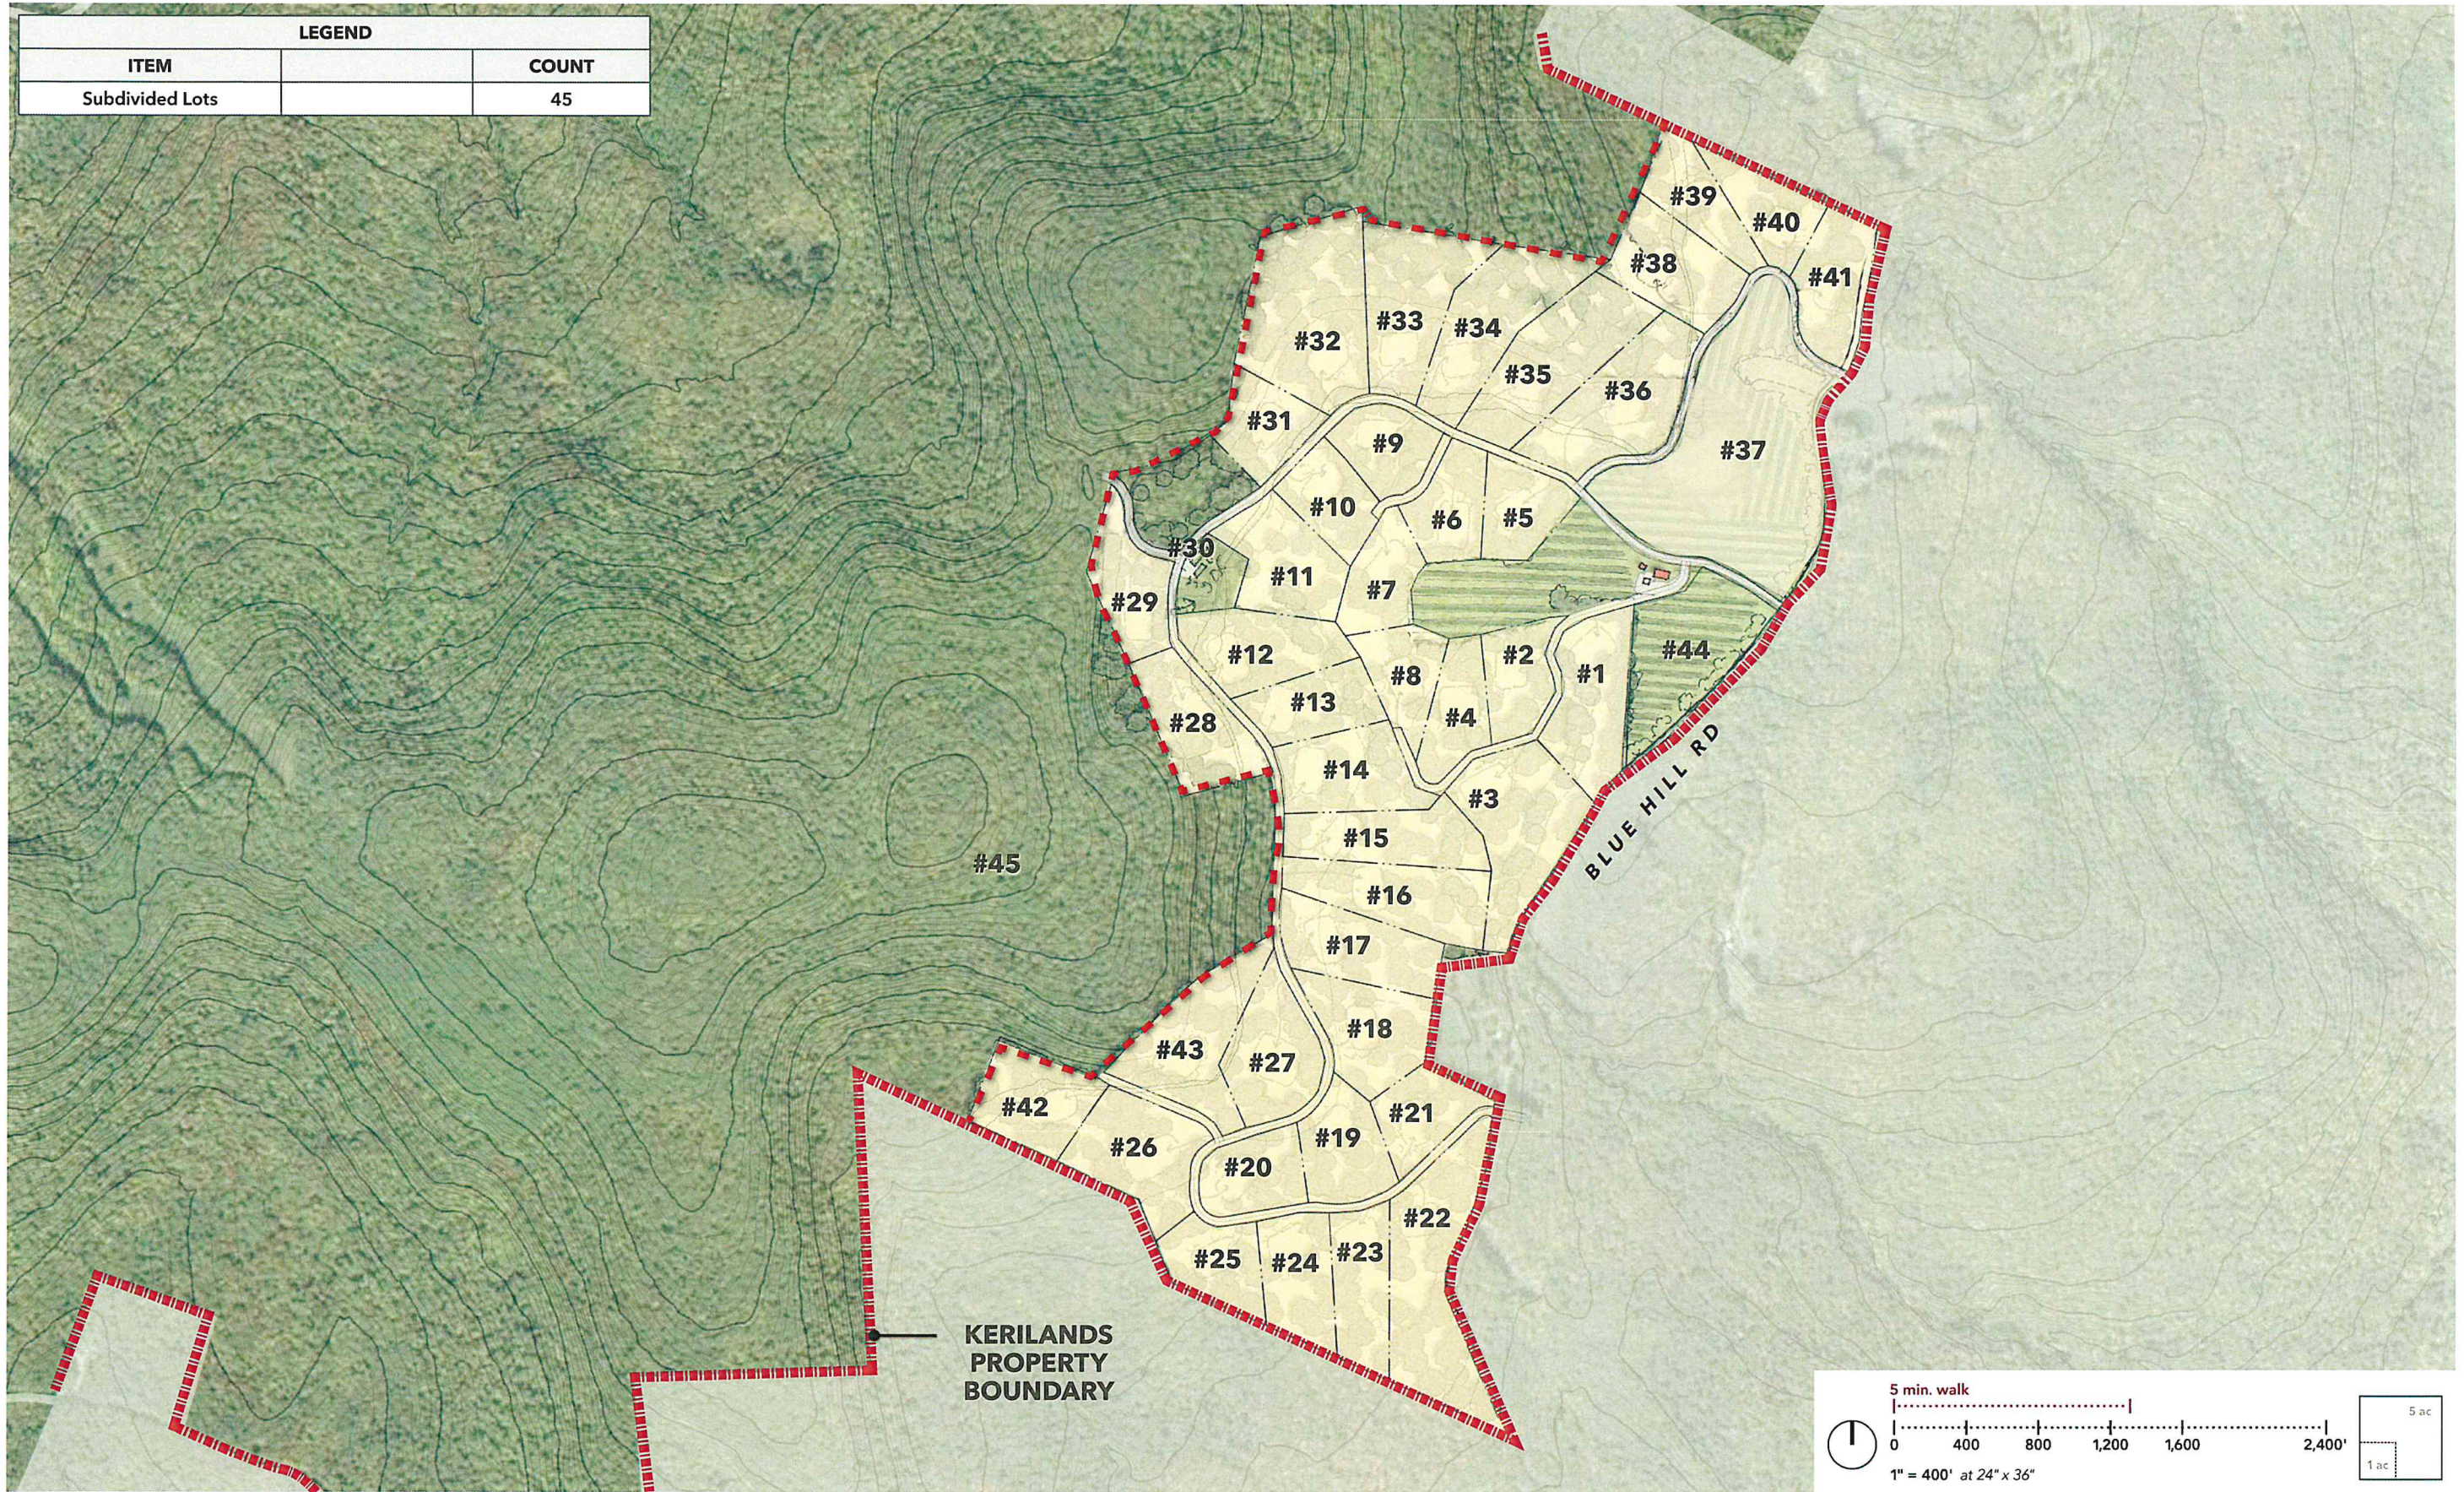

LEGEND		
ITEM		COUNT
Subdivided Lots		45

Kerilands | Subdivision Sketch Plan Enlargement

Kerilands, Neversink, NY October 7, 2022